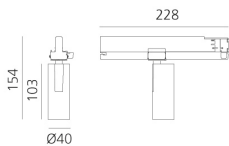

Vector Track 40 28° 4000K Undimmable Brushed Copper

Carlotta de Bevilacqua

BESCHREIBUNG

Three sizes with three different beam angles each (spot, flood, wide flood) obtained by means of refractive or hybrid optical units. Vector 55 track DALI zoom optic (22°-32°). Junction arm integrated in the spotlight's body to keep the barycentre aligned with the track and prevent any imbalance in possible suspension versions of the track. The junction allows 360° rotation and 90° tilting for maximum emission adjustment freedom. Vector 95 available only in track version. Version with compact 4-conductor (3p+n) adapter with hidden LED driver and not-dimmable phase selector.

IP20   

ARTIKELNUMMER: AN05318

FUNKTIONEN

- Artikelnummer: **AN05318**
- Farbe: **Brushed Copper**
- Installation: **ProjectorStromschiene**
- Serie: **Architectural Indoor**
- Anwendungsbereich: **Innenbeleuchtung**
- design: **Carlotta de Bevilacqua**

DIMENSION

- Höhe: **cm 15.4**
- Breite: **cm 4**
- Länge Fuß: **cm 22.8**
- Neigung: **-90+90**
- Drehung: **360°**

LUMINAIRE

- Watt: **10W**
- Lichtstrom (lm): **566lm**
- CCT: **4000K**
- Efficiency: **63%**
- Efficacy: **56.65lm/W**
- CRI: **90**