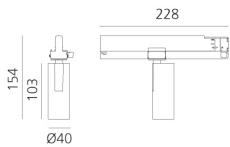

BESCHREIBUNG

Three sizes with three different beam angles each (spot, flood, wide flood) obtained by means of refractive or hybrid optical units. Vector 55 track DALI zoom optic (22°-32°). Junction arm integrated in the spotlight's body to keep the barycentre aligned with the track and prevent any imbalance in possible suspension versions of the track. The junction allows 360° rotation and 90° tilting for maximum emission adjustment freedom. Vector 95 available only in track version. Version with compact 4-conductor (3p+n) adapter with hidden LED driver and not-dimmable phase selector.

IP20