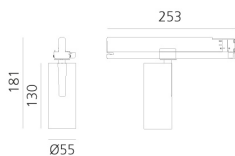

Vector Track 55 16° 2700K DALI Black

Carlotta de Bevilacqua

IP20    Dimmbar: 

LUMINAIRE

- Watt: **25W**
- Lichtstrom (lm): **1434lm**
- CCT: **2700K**
- Efficiency: **64%**
- Efficacy: **57.35lm/W**
- CRI: **90**
- Dimmable Typology: **Dali**

Anmerkungen

220/240Vac 50/60Hz Electronic ballast included.

BESCHREIBUNG

Three sizes with three different beam angles each (spot, flood, wide flood) obtained by means of refractive or hybrid optical units. Vector 55 track DALI zoom optic (22°-32°). Junction arm integrated in the spotlight's body to keep the barycentre aligned with the track and prevent any imbalance in possible suspension versions of the track. The junction allows 360° rotation and 90° tilting for maximum emission adjustment freedom. Vector 95 available only in track version. Version with compact 4-conductor (3p+n) adapter with hidden LED driver and not-dimmable phase selector.

DIMENSION

- Höhe: **cm 18.1**
- Breite: **cm 5.5**
- Länge Fuß: **cm 25.3**
- Neigung: **-90+90**
- Drehung: **360°**

INKLUSIVE LICHTQUELLEN

- Kategorie: **Led**
- Anzahl: **1**
- Watt: **25W**
- Farbtemperatur(K): **2700K**