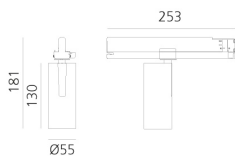

Vector Track 55 16° 2700K DALI Brushed bronze

Carlotta de Bevilacqua

IP20    Dimmbar: 

LUMINAIRE

- Watt: **25W**
- Lichtstrom (lm): **1434lm**
- CCT: **2700K**
- Efficiency: **64%**
- Efficacy: **57.35lm/W**
- CRI: **90**
- Dimmable Typology: **Dali**

Anmerkungen

220/240Vac 50/60Hz Electronic ballast included.

BESCHREIBUNG

Three sizes with three different beam angles each (spot, flood, wide flood) obtained by means of refractive or hybrid optical units. Vector 55 track DALI zoom optic (22°-32°). Junction arm integrated in the spotlight's body to keep the barycentre aligned with the track and prevent any imbalance in possible suspension versions of the track. The junction allows 360° rotation and 90° tilting for maximum emission adjustment freedom. Vector 95 available only in track version. Version with compact 4-conductor (3p+n) adapter with hidden LED driver and not-dimmable phase selector.

DIMENSION

- Höhe: **cm 18.1**
- Breite: **cm 5.5**
- Länge Fuß: **cm 25.3**
- Neigung: **-90+90**
- Drehung: **360°**

INKLUSIVE LICHTQUELLEN

- Kategorie: **Led**
- Anzahl: **1**
- Watt: **25W**
- Farbtemperatur(K): **2700K**