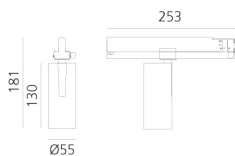

Vector Track 55 16° 2700K DALI Brushed copper

Carlotta de Bevilacqua

IP20    Dimmbar: 

LUMINAIRE

- Watt: **25W**
- Lichtstrom (lm): **1434lm**
- CCT: **2700K**
- Efficiency: **64%**
- Efficacy: **57.35lm/W**
- CRI: **90**
- Dimmable Typology: **Dali**

Anmerkungen

220/240Vac 50/60Hz Electronic ballast included.

BESCHREIBUNG

Three sizes with three different beam angles each (spot, flood, wide flood) obtained by means of refractive or hybrid optical units. Vector 55 track DALI zoom optic (22°-32°). Junction arm integrated in the spotlight's body to keep the barycentre aligned with the track and prevent any imbalance in possible suspension versions of the track. The junction allows 360° rotation and 90° tilting for maximum emission adjustment freedom. Vector 95 available only in track version. Version with compact 4-conductor (3p+n) adapter with hidden LED driver and not-dimmable phase selector.

DIMENSION

- Höhe: **cm 18.1**
- Breite: **cm 5.5**
- Länge Fuß: **cm 25.3**
- Neigung: **-90+90**
- Drehung: **360°**

INKLUSIVE LICHTQUELLEN

- Kategorie: **Led**
- Anzahl: **1**
- Watt: **25W**
- Farbtemperatur(K): **2700K**