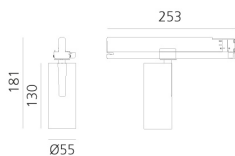

## LUMINAIRE

- Watt: **25W**
- Lichtstrom (lm): **1434lm**
- CCT: **2700K**
- Efficiency: **64%**
- Efficacy: **57.35lm/W**
- CRI: **90**
- Dimmable Typology: **Dali**

## BESCHREIBUNG

Three sizes with three different beam angles each (spot, flood, wide flood) obtained by means of refractive or hybrid optical units. Vector 55 track DALI zoom optic (22°-32°). Junction arm integrated in the spotlight's body to keep the barycentre aligned with the track and prevent any imbalance in possible suspension versions of the track. The junction allows 360° rotation and 90° tilting for maximum emission adjustment freedom. Vector 95 available only in track version. Version with compact 4-conductor (3p+n) adapter with hidden LED driver and not-dimmable phase selector.

## DIMENSION

- Höhe: **cm 18.1**
- Breite: **cm 5.5**
- Länge Fuß: **cm 25.3**
- Neigung: **-90+90**
- Drehung: **360°**