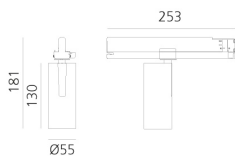

Vector Track 55 16° 2700K DALI White

Carlotta de Bevilacqua

IP20    Dimmbar: 

LUMINAIRE

- Watt: **25W**
- Lichtstrom (lm): **1434lm**
- CCT: **2700K**
- Efficiency: **64%**
- Efficacy: **57.35lm/W**
- CRI: **90**
- Dimmable Typology: **Dali**

Anmerkungen

220/240Vac 50/60Hz Electronic ballast included.

BESCHREIBUNG

Three sizes with three different beam angles each (spot, flood, wide flood) obtained by means of refractive or hybrid optical units. Vector 55 track DALI zoom optic (22°-32°). Junction arm integrated in the spotlight's body to keep the barycentre aligned with the track and prevent any imbalance in possible suspension versions of the track. The junction allows 360° rotation and 90° tilting for maximum emission adjustment freedom. Vector 95 available only in track version. Version with compact 4-conductor (3p+n) adapter with hidden LED driver and not-dimmable phase selector.

ARTIKELNUMMER: AN11601

FUNKTIONEN

- Artikelnummer: **AN11601**
- Farbe: **White**
- Installation: **ProjectorStromschiene**
- Serie: **Architectural Indoor**
- Anwendungsbereich: **Innenbeleuchtung**
- design: **Carlotta de Bevilacqua**

DIMENSION

- Höhe: **cm 18.1**
- Breite: **cm 5.5**
- Länge Fuß: **cm 25.3**
- Neigung: **-90+90**
- Drehung: **360°**

INKLUSIVE LICHTQUELLEN

- Kategorie: **Led**
- Anzahl: **1**
- Watt: **25W**
- Farbtemperatur(K): **2700K**