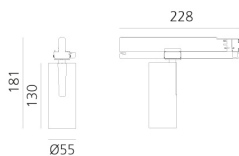

Vector Track 55 16° 2700K Undimmable Black

Carlotta de Bevilacqua

IP20   

LUMINAIRE

- Watt: **25W**
- Lichtstrom (lm): **1434lm**
- CCT: **2700K**
- Efficiency: **64%**
- Efficacy: **57.35lm/W**
- CRI: **90**

Anmerkungen

220/240Vac 50/60Hz Electronic ballast included.

BESCHREIBUNG

Three sizes with three different beam angles each (spot, flood, wide flood) obtained by means of refractive or hybrid optical units. Vector 55 track DALI zoom optic (22°-32°). Junction arm integrated in the spotlight's body to keep the barycentre aligned with the track and prevent any imbalance in possible suspension versions of the track. The junction allows 360° rotation and 90° tilting for maximum emission adjustment freedom. Vector 95 available only in track version. Version with compact 4-conductor (3p+n) adapter with hidden LED driver and not-dimmable phase selector.

DIMENSION

- Höhe: **cm 18.1**
- Breite: **cm 5.5**
- Länge Fuß: **cm 16.2**
- Neigung: **-90+90**
- Drehung: **360°**

INKLUSIVE LICHTQUELLEN

- Kategorie: **Led**
- Anzahl: **1**
- Watt: **25W**
- Farbtemperatur(K): **2700K**