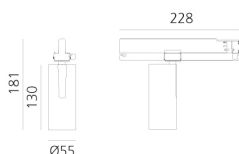

Vector Track 55 16° 2700K Undimmable Brushed copper

Carlotta de Bevilacqua

IP20   

LUMINAIRE

- Watt: **25W**
- Lichtstrom (lm): **1434lm**
- CCT: **2700K**
- Efficiency: **64%**
- Efficacy: **57.35lm/W**
- CRI: **90**

Anmerkungen

220/240Vac 50/60Hz Electronic ballast included.

BESCHREIBUNG

Three sizes with three different beam angles each (spot, flood, wide flood) obtained by means of refractive or hybrid optical units. Vector 55 track DALI zoom optic (22°-32°). Junction arm integrated in the spotlight's body to keep the barycentre aligned with the track and prevent any imbalance in possible suspension versions of the track. The junction allows 360° rotation and 90° tilting for maximum emission adjustment freedom. Vector 95 available only in track version. Version with compact 4-conductor (3p+n) adapter with hidden LED driver and not-dimmable phase selector.

ARTIKELNUMMER: AN11118

FUNKTIONEN

- Artikelnummer: **AN11118**
- Farbe: **Brushed Copper**
- Installation: **ProjectorStromschiene**
- Serie: **Architectural Indoor**
- Anwendungsbereich: **Innenbeleuchtung**
- design: **Carlotta de Bevilacqua**

DIMENSION

- Höhe: **cm 18.1**
- Breite: **cm 5.5**
- Länge Fuß: **cm 16.2**
- Neigung: **-90+90**
- Drehung: **360°**

INKLUSIVE LICHTQUELLEN

- Kategorie: **Led**
- Anzahl: **1**
- Watt: **25W**
- Farbtemperatur(K): **2700K**