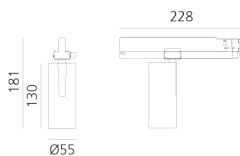

Vector Track 55 16° 2700K Undimmable White

Carlotta de Bevilacqua

IP20   

LUMINAIRE

- Watt: **25W**
- Lichtstrom (lm): **1434lm**
- CCT: **2700K**
- Efficiency: **64%**
- Efficacy: **57.35lm/W**
- CRI: **90**

Anmerkungen

220/240Vac 50/60Hz Electronic ballast included.

BESCHREIBUNG

Three sizes with three different beam angles each (spot, flood, wide flood) obtained by means of refractive or hybrid optical units. Vector 55 track DALI zoom optic (22°-32°). Junction arm integrated in the spotlight's body to keep the barycentre aligned with the track and prevent any imbalance in possible suspension versions of the track. The junction allows 360° rotation and 90° tilting for maximum emission adjustment freedom. Vector 95 available only in track version. Version with compact 4-conductor (3p+n) adapter with hidden LED driver and not-dimmable phase selector.

DIMENSION

- Höhe: **cm 18.1**
- Breite: **cm 5.5**
- Länge Fuß: **cm 16.2**
- Neigung: **-90+90**
- Drehung: **360°**

INKLUSIVE LICHTQUELLEN

- Kategorie: **Led**
- Anzahl: **1**
- Watt: **25W**
- Farbtemperatur(K): **2700K**