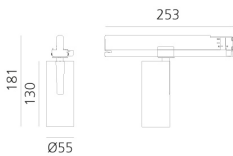

Vector Track 55 16° 3000K DALI Black

Carlotta de Bevilacqua

IP20    Dimmbar: 

LUMINAIRE

- Watt: **25W**
- Lichtstrom (lm): **1492lm**
- CCT: **3000K**
- Efficiency: **64%**
- Efficacy: **59.69lm/W**
- CRI: **90**
- Dimmable Typology: **Dali**

Anmerkungen

220/240Vac 50/60Hz Electronic ballast included.

BESCHREIBUNG

Three sizes with three different beam angles each (spot, flood, wide flood) obtained by means of refractive or hybrid optical units. Vector 55 track DALI zoom optic (22°-32°). Junction arm integrated in the spotlight's body to keep the barycentre aligned with the track and prevent any imbalance in possible suspension versions of the track. The junction allows 360° rotation and 90° tilting for maximum emission adjustment freedom. Vector 95 available only in track version. Version with compact 4-conductor (3p+n) adapter with hidden LED driver and not-dimmable phase selector.

ARTIKELNUMMER: AN10604

FUNKTIONEN

- Artikelnummer: **AN10604**
- Farbe: **Black**
- Installation: **ProjectorStromschiene**
- Serie: **Architectural Indoor**
- Anwendungsbereich: **Innenbeleuchtung**
- design: **Carlotta de Bevilacqua**

DIMENSION

- Höhe: **cm 18.1**
- Breite: **cm 5.5**
- Länge Fuß: **cm 25.3**
- Neigung: **-90+90**
- Drehung: **360°**

INKLUSIVE LICHTQUELLEN

- Kategorie: **Led**
- Anzahl: **1**
- Watt: **25W**
- Farbtemperatur(K): **3000K**