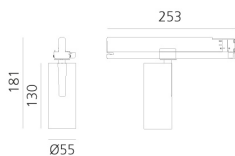

Vector Track 55 16° 3000K DALI Brushed bronze

Carlotta de Bevilacqua

IP20    Dimmbar: 

LUMINAIRE

- Watt: **25W**
- Lichtstrom (lm): **1492lm**
- CCT: **3000K**
- Efficiency: **64%**
- Efficacy: **59.69lm/W**
- CRI: **90**
- Dimmable Typology: **Dali**

Anmerkungen

220/240Vac 50/60Hz Electronic ballast included.

BESCHREIBUNG

Three sizes with three different beam angles each (spot, flood, wide flood) obtained by means of refractive or hybrid optical units. Vector 55 track DALI zoom optic (22°-32°). Junction arm integrated in the spotlight's body to keep the barycentre aligned with the track and prevent any imbalance in possible suspension versions of the track. The junction allows 360° rotation and 90° tilting for maximum emission adjustment freedom. Vector 95 available only in track version. Version with compact 4-conductor (3p+n) adapter with hidden LED driver and not-dimmable phase selector.

ARTIKELNUMMER: AN10620

FUNKTIONEN

- Artikelnummer: **AN10620**
- Farbe: **Brushed Bronze**
- Installation: **ProjectorStromschiene**
- Serie: **Architectural Indoor**
- Anwendungsbereich: **Innenbeleuchtung**
- design: **Carlotta de Bevilacqua**

DIMENSION

- Höhe: **cm 18.1**
- Breite: **cm 5.5**
- Länge Fuß: **cm 25.3**
- Neigung: **-90+90**
- Drehung: **360°**

INKLUSIVE LICHTQUELLEN

- Kategorie: **Led**
- Anzahl: **1**
- Watt: **25W**
- Farbtemperatur(K): **3000K**