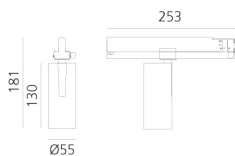

Vector Track 55 16° 3000K DALI Brushed copper

Carlotta de Bevilacqua

IP20    Dimmbar: 

LUMINAIRE

- Watt: **25W**
- Lichtstrom (lm): **1492lm**
- CCT: **3000K**
- Efficiency: **64%**
- Efficacy: **59.69lm/W**
- CRI: **90**
- Dimmable Typology: **Dali**

Anmerkungen

220/240Vac 50/60Hz Electronic ballast included.

BESCHREIBUNG

Three sizes with three different beam angles each (spot, flood, wide flood) obtained by means of refractive or hybrid optical units. Vector 55 track DALI zoom optic (22°-32°). Junction arm integrated in the spotlight's body to keep the barycentre aligned with the track and prevent any imbalance in possible suspension versions of the track. The junction allows 360° rotation and 90° tilting for maximum emission adjustment freedom. Vector 95 available only in track version. Version with compact 4-conductor (3p+n) adapter with hidden LED driver and not-dimmable phase selector.

ARTIKELNUMMER: AN10618

FUNKTIONEN

- Artikelnummer: **AN10618**
- Farbe: **Brushed Copper**
- Installation: **Stromschiene**
- Serie: **Architectural Indoor**
- Anwendungsbereich: **Innenbeleuchtung**
- design: **Carlotta de Bevilacqua**

DIMENSION

- Höhe: **cm 18.1**
- Breite: **cm 5.5**
- Länge Fuß: **cm 25.3**
- Neigung: **-90+90**
- Drehung: **360°**

INKLUSIVE LICHTQUELLEN

- Kategorie: **Led**
- Anzahl: **1**
- Watt: **25W**
- Farbtemperatur(K): **3000K**