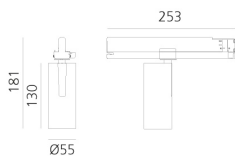

Vector Track 55 16° 3000K DALI Brushed silver

Carlotta de Bevilacqua

IP20    Dimmbar: 

LUMINAIRE

- Watt: **25W**
- Lichtstrom (lm): **1492lm**
- CCT: **3000K**
- Efficiency: **64%**
- Efficacy: **59.69lm/W**
- CRI: **90**
- Dimmable Typology: **Dali**

Anmerkungen

220/240Vac 50/60Hz Electronic ballast included.

BESCHREIBUNG

Three sizes with three different beam angles each (spot, flood, wide flood) obtained by means of refractive or hybrid optical units. Vector 55 track DALI zoom optic (22°-32°). Junction arm integrated in the spotlight's body to keep the barycentre aligned with the track and prevent any imbalance in possible suspension versions of the track. The junction allows 360° rotation and 90° tilting for maximum emission adjustment freedom. Vector 95 available only in track version. Version with compact 4-conductor (3p+n) adapter with hidden LED driver and not-dimmable phase selector.

DIMENSION

- Höhe: **cm 18.1**
- Breite: **cm 5.5**
- Länge Fuß: **cm 25.3**
- Neigung: **-90+90**
- Drehung: **360°**

INKLUSIVE LICHTQUELLEN

- Kategorie: **Led**
- Anzahl: **1**
- Watt: **25W**
- Farbtemperatur(K): **3000K**