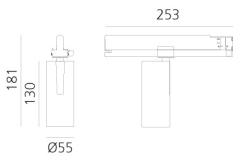

Vector Track 55 16° 3000K DALI White

Carlotta de Bevilacqua

IP20    Dimmbar: 

LUMINAIRE

- Watt: **25W**
- Lichtstrom (lm): **1492lm**
- CCT: **3000K**
- Efficiency: **64%**
- Efficacy: **59.69lm/W**
- CRI: **90**
- Dimmable Typology: **Dali**

Anmerkungen

220/240Vac 50/60Hz Electronic ballast included.

BESCHREIBUNG

Three sizes with three different beam angles each (spot, flood, wide flood) obtained by means of refractive or hybrid optical units. Vector 55 track DALI zoom optic (22°-32°). Junction arm integrated in the spotlight's body to keep the barycentre aligned with the track and prevent any imbalance in possible suspension versions of the track. The junction allows 360° rotation and 90° tilting for maximum emission adjustment freedom. Vector 95 available only in track version. Version with compact 4-conductor (3p+n) adapter with hidden LED driver and not-dimmable phase selector.

ARTIKELNUMMER: AN10601

FUNKTIONEN

- Artikelnummer: **AN10601**
- Farbe: **White**
- Installation: **ProjectorStromschiene**
- Serie: **Architectural Indoor**
- Anwendungsbereich: **Innenbeleuchtung**
- design: **Carlotta de Bevilacqua**

DIMENSION

- Höhe: **cm 18.1**
- Breite: **cm 5.5**
- Länge Fuß: **cm 25.3**
- Neigung: **-90+90**
- Drehung: **360°**

INKLUSIVE LICHTQUELLEN

- Kategorie: **Led**
- Anzahl: **1**
- Watt: **25W**
- Farbtemperatur(K): **3000K**