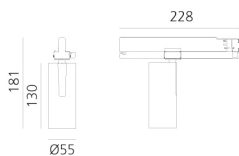

Vector Track 55 16° 3000K Undimmable Black

Carlotta de Bevilacqua

IP20   

LUMINAIRE

- Watt: **25W**
- Lichtstrom (lm): **1492lm**
- CCT: **3000K**
- Efficiency: **64%**
- Efficacy: **59.69lm/W**
- CRI: **90**

Anmerkungen

220/240Vac 50/60Hz Electronic ballast included.

BESCHREIBUNG

Three sizes with three different beam angles each (spot, flood, wide flood) obtained by means of refractive or hybrid optical units. Vector 55 track DALI zoom optic (22°-32°). Junction arm integrated in the spotlight's body to keep the barycentre aligned with the track and prevent any imbalance in possible suspension versions of the track. The junction allows 360° rotation and 90° tilting for maximum emission adjustment freedom. Vector 95 available only in track version. Version with compact 4-conductor (3p+n) adapter with hidden LED driver and not-dimmable phase selector.

ARTIKELNUMMER: AN10104

FUNKTIONEN

- Artikelnummer: **AN10104**
- Farbe: **Black**
- Installation: **ProjectorStromschiene**
- Serie: **Architectural Indoor**
- Anwendungsbereich: **Innenbeleuchtung**
- design: **Carlotta de Bevilacqua**

DIMENSION

- Höhe: **cm 18.1**
- Breite: **cm 5.5**
- Länge Fuß: **cm 16.2**
- Neigung: **-90+90**
- Drehung: **360°**

INKLUSIVE LICHTQUELLEN

- Kategorie: **Led**
- Anzahl: **1**
- Watt: **25W**
- Farbtemperatur(K): **3000K**