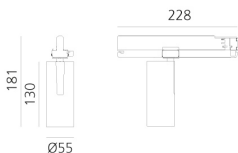

Vector Track 55 16° 3000K Undimmable Brushed bronze

Carlotta de Bevilacqua

IP20   

LUMINAIRE

- Watt: **25W**
- Lichtstrom (lm): **1492lm**
- CCT: **3000K**
- Efficiency: **64%**
- Efficacy: **59.69lm/W**
- CRI: **90**

Anmerkungen

220/240Vac 50/60Hz Electronic ballast included.

BESCHREIBUNG

Three sizes with three different beam angles each (spot, flood, wide flood) obtained by means of refractive or hybrid optical units. Vector 55 track DALI zoom optic (22°-32°). Junction arm integrated in the spotlight's body to keep the barycentre aligned with the track and prevent any imbalance in possible suspension versions of the track. The junction allows 360° rotation and 90° tilting for maximum emission adjustment freedom. Vector 95 available only in track version. Version with compact 4-conductor (3p+n) adapter with hidden LED driver and not-dimmable phase selector.

DIMENSION

- Höhe: **cm 18.1**
- Breite: **cm 5.5**
- Länge Fuß: **cm 16.2**
- Neigung: **-90+90**
- Drehung: **360°**

INKLUSIVE LICHTQUELLEN

- Kategorie: **Led**
- Anzahl: **1**
- Watt: **25W**
- Farbtemperatur(K): **3000K**