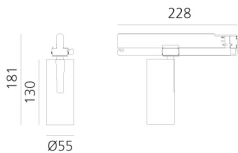

LUMINAIRE

- Watt: **25W**
- Lichtstrom (lm): **1492lm**
- CCT: **3000K**
- Efficiency: **64%**
- Efficacy: **59.69lm/W**
- CRI: **90**

Anmerkungen

220/240Vac 50/60Hz Electronic ballast included.

BESCHREIBUNG

Three sizes with three different beam angles each (spot, flood, wide flood) obtained by means of refractive or hybrid optical units. Vector 55 track DALI zoom optic (22°-32°). Junction arm integrated in the spotlight's body to keep the barycentre aligned with the track and prevent any imbalance in possible suspension versions of the track. The junction allows 360° rotation and 90° tilting for maximum emission adjustment freedom. Vector 95 available only in track version. Version with compact 4-conductor (3p+n) adapter with hidden LED driver and not-dimmable phase selector.

ARTIKELNUMMER: AN10118

FUNKTIONEN

- Artikelnummer: **AN10118**
- Farbe: **Brushed Copper**
- Installation: **ProjectorStromschiene**
- Serie: **Architectural Indoor**
- Anwendungsbereich: **Innenbeleuchtung**
- design: **Carlotta de Bevilacqua**

DIMENSION

- Höhe: **cm 18.1**
- Breite: **cm 5.5**
- Länge Fuß: **cm 16.2**
- Neigung: **-90+90**
- Drehung: **360°**

INKLUSIVE LICHTQUELLEN

- Kategorie: **Led**
- Anzahl: **1**
- Watt: **25W**
- Farbtemperatur(K): **3000K**