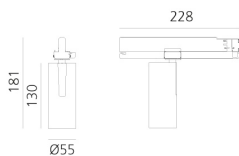

Vector Track 55 16° 3000K Undimmable Brushed silver

Carlotta de Bevilacqua

IP20   

LUMINAIRE

- Watt: **25W**
- Lichtstrom (lm): **1492lm**
- CCT: **3000K**
- Efficiency: **64%**
- Efficacy: **59.69lm/W**
- CRI: **90**

Anmerkungen

220/240Vac 50/60Hz Electronic ballast included.

BESCHREIBUNG

Three sizes with three different beam angles each (spot, flood, wide flood) obtained by means of refractive or hybrid optical units. Vector 55 track DALI zoom optic (22°-32°). Junction arm integrated in the spotlight's body to keep the barycentre aligned with the track and prevent any imbalance in possible suspension versions of the track. The junction allows 360° rotation and 90° tilting for maximum emission adjustment freedom. Vector 95 available only in track version. Version with compact 4-conductor (3p+n) adapter with hidden LED driver and not-dimmable phase selector.

DIMENSION

- Höhe: **cm 18.1**
- Breite: **cm 5.5**
- Länge Fuß: **cm 16.2**
- Neigung: **-90+90**
- Drehung: **360°**

INKLUSIVE LICHTQUELLEN

- Kategorie: **Led**
- Anzahl: **1**
- Watt: **25W**
- Farbtemperatur(K): **3000K**