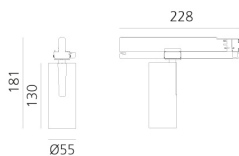

LUMINAIRE

- Watt: **25W**
- Lichtstrom (lm): **1492lm**
- CCT: **3000K**
- Efficiency: **64%**
- Efficacy: **59.69lm/W**
- CRI: **90**

Anmerkungen

220/240Vac 50/60Hz Electronic ballast included.

BESCHREIBUNG

Three sizes with three different beam angles each (spot, flood, wide flood) obtained by means of refractive or hybrid optical units. Vector 55 track DALI zoom optic (22°-32°). Junction arm integrated in the spotlight's body to keep the barycentre aligned with the track and prevent any imbalance in possible suspension versions of the track. The junction allows 360° rotation and 90° tilting for maximum emission adjustment freedom. Vector 95 available only in track version. Version with compact 4-conductor (3p+n) adapter with hidden LED driver and not-dimmable phase selector.

ARTIKELNUMMER: AN10101

FUNKTIONEN

- Artikelnummer: **AN10101**
- Farbe: **White**
- Installation: **ProjectorStromschiene**
- Serie: **Architectural Indoor**
- Anwendungsbereich: **Innenbeleuchtung**
- design: **Carlotta de Bevilacqua**

DIMENSION

- Höhe: **cm 18.1**
- Breite: **cm 5.5**
- Länge Fuß: **cm 16.2**
- Neigung: **-90+90**
- Drehung: **360°**

INKLUSIVE LICHTQUELLEN

- Kategorie: **Led**
- Anzahl: **1**
- Watt: **25W**
- Farbtemperatur(K): **3000K**