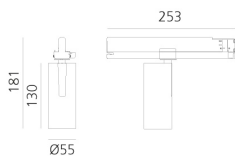

Vector Track 55 16° 4000K DALI Black

Carlotta de Bevilacqua

IP20    Dimmbar: 

LUMINAIRE

- Watt: **25W**
- Lichtstrom (lm): **1516lm**
- CCT: **4000K**
- Efficiency: **64%**
- Efficacy: **60.63lm/W**
- CRI: **90**
- Dimmable Typology: **Dali**

Anmerkungen

220/240Vac 50/60Hz Electronic ballast included.

BESCHREIBUNG

Three sizes with three different beam angles each (spot, flood, wide flood) obtained by means of refractive or hybrid optical units. Vector 55 track DALI zoom optic (22°-32°). Junction arm integrated in the spotlight's body to keep the barycentre aligned with the track and prevent any imbalance in possible suspension versions of the track. The junction allows 360° rotation and 90° tilting for maximum emission adjustment freedom. Vector 95 available only in track version. Version with compact 4-conductor (3p+n) adapter with hidden LED driver and not-dimmable phase selector.

DIMENSION

- Höhe: **cm 18.1**
- Breite: **cm 5.5**
- Länge Fuß: **cm 25.3**
- Neigung: **-90+90**
- Drehung: **360°**

INKLUSIVE LICHTQUELLEN

- Kategorie: **Led**
- Anzahl: **1**
- Watt: **25W**
- Farbtemperatur(K): **4000K**