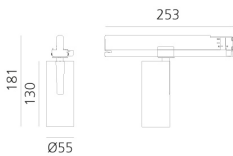

Vector Track 55 16° 4000K DALI Brushed Bronze

Carlotta de Bevilacqua

IP20    Dimmbar: 

LUMINAIRE

- Watt: **25W**
- Lichtstrom (lm): **1516lm**
- CCT: **4000K**
- Efficiency: **64%**
- Efficacy: **60.63lm/W**
- CRI: **90**
- Dimmable Typology: **Dali**

Anmerkungen

220/240Vac 50/60Hz Electronic ballast included.

BESCHREIBUNG

Three sizes with three different beam angles each (spot, flood, wide flood) obtained by means of refractive or hybrid optical units. Vector 55 track DALI zoom optic (22°-32°). Junction arm integrated in the spotlight's body to keep the barycentre aligned with the track and prevent any imbalance in possible suspension versions of the track. The junction allows 360° rotation and 90° tilting for maximum emission adjustment freedom. Vector 95 available only in track version. Version with compact 4-conductor (3p+n) adapter with hidden LED driver and not-dimmable phase selector.

DIMENSION

- Höhe: **cm 18.1**
- Breite: **cm 5.5**
- Länge Fuß: **cm 25.3**
- Neigung: **-90+90**
- Drehung: **360°**

INKLUSIVE LICHTQUELLEN

- Kategorie: **Led**
- Anzahl: **1**
- Watt: **25W**
- Farbtemperatur(K): **4000K**