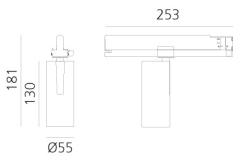

Vector Track 55 16° 4000K DALI Brushed Copper

Carlotta de Bevilacqua

IP20    Dimmbar: 

LUMINAIRE

- Watt: **25W**
- Lichtstrom (lm): **1516lm**
- CCT: **4000K**
- Efficiency: **64%**
- Efficacy: **60.63lm/W**
- CRI: **90**
- Dimmable Typology: **Dali**

Anmerkungen

220/240Vac 50/60Hz Electronic ballast included.

BESCHREIBUNG

Three sizes with three different beam angles each (spot, flood, wide flood) obtained by means of refractive or hybrid optical units. Vector 55 track DALI zoom optic (22°-32°). Junction arm integrated in the spotlight's body to keep the barycentre aligned with the track and prevent any imbalance in possible suspension versions of the track. The junction allows 360° rotation and 90° tilting for maximum emission adjustment freedom. Vector 95 available only in track version. Version with compact 4-conductor (3p+n) adapter with hidden LED driver and not-dimmable phase selector.

DIMENSION

- Höhe: **cm 18.1**
- Breite: **cm 5.5**
- Länge Fuß: **cm 25.3**
- Neigung: **-90+90**
- Drehung: **360°**

INKLUSIVE LICHTQUELLEN

- Kategorie: **Led**
- Anzahl: **1**
- Watt: **25W**
- Farbtemperatur(K): **4000K**