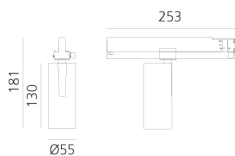

Vector Track 55 16° 4000K DALI Brushed Silver

Carlotta de Bevilacqua

IP20    Dimmbar: 

LUMINAIRE

- Watt: **25W**
- Lichtstrom (lm): **1516lm**
- CCT: **4000K**
- Efficiency: **64%**
- Efficacy: **60.63lm/W**
- CRI: **90**
- Dimmable Typology: **Dali**

Anmerkungen

220/240Vac 50/60Hz Electronic ballast included.

BESCHREIBUNG

Three sizes with three different beam angles each (spot, flood, wide flood) obtained by means of refractive or hybrid optical units. Vector 55 track DALI zoom optic (22°-32°). Junction arm integrated in the spotlight's body to keep the barycentre aligned with the track and prevent any imbalance in possible suspension versions of the track. The junction allows 360° rotation and 90° tilting for maximum emission adjustment freedom. Vector 95 available only in track version. Version with compact 4-conductor (3p+n) adapter with hidden LED driver and not-dimmable phase selector.

DIMENSION

- Höhe: **cm 18.1**
- Breite: **cm 5.5**
- Länge Fuß: **cm 25.3**
- Neigung: **-90+90**
- Drehung: **360°**

INKLUSIVE LICHTQUELLEN

- Kategorie: **Led**
- Anzahl: **1**
- Watt: **25W**
- Farbtemperatur(K): **4000K**