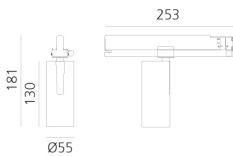

Vector Track 55 16° 4000K DALI White

Carlotta de Bevilacqua

IP20    Dimmbar: 

LUMINAIRE

- Watt: **25W**
- Lichtstrom (lm): **1516lm**
- CCT: **4000K**
- Efficiency: **64%**
- Efficacy: **60.63lm/W**
- CRI: **90**
- Dimmable Typology: **Dali**

Anmerkungen

220/240Vac 50/60Hz Electronic ballast included.

BESCHREIBUNG

Three sizes with three different beam angles each (spot, flood, wide flood) obtained by means of refractive or hybrid optical units. Vector 55 track DALI zoom optic (22°-32°). Junction arm integrated in the spotlight's body to keep the barycentre aligned with the track and prevent any imbalance in possible suspension versions of the track. The junction allows 360° rotation and 90° tilting for maximum emission adjustment freedom. Vector 95 available only in track version. Version with compact 4-conductor (3p+n) adapter with hidden LED driver and not-dimmable phase selector.

DIMENSION

- Höhe: **cm 18.1**
- Breite: **cm 5.5**
- Länge Fuß: **cm 25.3**
- Neigung: **-90+90**
- Drehung: **360°**

INKLUSIVE LICHTQUELLEN

- Kategorie: **Led**
- Anzahl: **1**
- Watt: **25W**
- Farbtemperatur(K): **4000K**