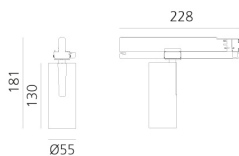

Vector Track 55 16° 4000K Undimmable Black

Carlotta de Bevilacqua

IP20   

LUMINAIRE

- Watt: **25W**
- Lichtstrom (lm): **1516lm**
- CCT: **4000K**
- Efficiency: **64%**
- Efficacy: **60.63lm/W**
- CRI: **90**

Anmerkungen

220/240Vac 50/60Hz Electronic ballast included.

BESCHREIBUNG

Three sizes with three different beam angles each (spot, flood, wide flood) obtained by means of refractive or hybrid optical units. Vector 55 track DALI zoom optic (22°-32°). Junction arm integrated in the spotlight's body to keep the barycentre aligned with the track and prevent any imbalance in possible suspension versions of the track. The junction allows 360° rotation and 90° tilting for maximum emission adjustment freedom. Vector 95 available only in track version. Version with compact 4-conductor (3p+n) adapter with hidden LED driver and not-dimmable phase selector.

DIMENSION

- Höhe: **cm 18.1**
- Breite: **cm 5.5**
- Länge Fuß: **cm 16.2**
- Neigung: **-90+90**
- Drehung: **360°**

INKLUSIVE LICHTQUELLEN

- Kategorie: **Led**
- Anzahl: **1**
- Watt: **25W**
- Farbtemperatur(K): **4000K**