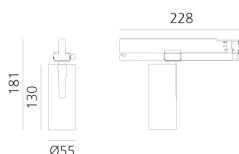

Vector Track 55 16° 4000K Undimmable Brushed Copper

Carlotta de Bevilacqua

IP20   

LUMINAIRE

- Watt: **25W**
- Lichtstrom (lm): **1516lm**
- CCT: **4000K**
- Efficiency: **64%**
- Efficacy: **60.63lm/W**
- CRI: **90**

Anmerkungen

220/240Vac 50/60Hz Electronic ballast included.

BESCHREIBUNG

Three sizes with three different beam angles each (spot, flood, wide flood) obtained by means of refractive or hybrid optical units. Vector 55 track DALI zoom optic (22°-32°). Junction arm integrated in the spotlight's body to keep the barycentre aligned with the track and prevent any imbalance in possible suspension versions of the track. The junction allows 360° rotation and 90° tilting for maximum emission adjustment freedom. Vector 95 available only in track version. Version with compact 4-conductor (3p+n) adapter with hidden LED driver and not-dimmable phase selector.

DIMENSION

- Höhe: **cm 18.1**
- Breite: **cm 5.5**
- Länge Fuß: **cm 16.2**
- Neigung: **-90+90**
- Drehung: **360°**

INKLUSIVE LICHTQUELLEN

- Kategorie: **Led**
- Anzahl: **1**
- Watt: **25W**
- Farbtemperatur(K): **4000K**