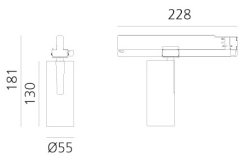

Vector Track 55 16° 4000K Undimmable Brushed Silver

Carlotta de Bevilacqua

IP20   

LUMINAIRE

- Watt: **25W**
- Lichtstrom (lm): **1516lm**
- CCT: **4000K**
- Efficiency: **64%**
- Efficacy: **60.63lm/W**
- CRI: **90**

Anmerkungen

220/240Vac 50/60Hz Electronic ballast included.

BESCHREIBUNG

Three sizes with three different beam angles each (spot, flood, wide flood) obtained by means of refractive or hybrid optical units. Vector 55 track DALI zoom optic (22°-32°). Junction arm integrated in the spotlight's body to keep the barycentre aligned with the track and prevent any imbalance in possible suspension versions of the track. The junction allows 360° rotation and 90° tilting for maximum emission adjustment freedom. Vector 95 available only in track version. Version with compact 4-conductor (3p+n) adapter with hidden LED driver and not-dimmable phase selector.

DIMENSION

- Höhe: **cm 18.1**
- Breite: **cm 5.5**
- Länge Fuß: **cm 16.2**
- Neigung: **-90+90**
- Drehung: **360°**

INKLUSIVE LICHTQUELLEN

- Kategorie: **Led**
- Anzahl: **1**
- Watt: **25W**
- Farbtemperatur(K): **4000K**