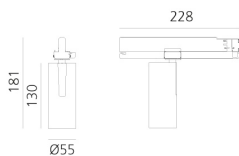

Vector Track 55 16° 4000K Undimmable White

Carlotta de Bevilacqua

IP20   

LUMINAIRE

- Watt: **25W**
- Lichtstrom (lm): **1516lm**
- CCT: **4000K**
- Efficiency: **64%**
- Efficacy: **60.63lm/W**
- CRI: **90**

Anmerkungen

220/240Vac 50/60Hz Electronic ballast included.

BESCHREIBUNG

Three sizes with three different beam angles each (spot, flood, wide flood) obtained by means of refractive or hybrid optical units. Vector 55 track DALI zoom optic (22°-32°). Junction arm integrated in the spotlight's body to keep the barycentre aligned with the track and prevent any imbalance in possible suspension versions of the track. The junction allows 360° rotation and 90° tilting for maximum emission adjustment freedom. Vector 95 available only in track version. Version with compact 4-conductor (3p+n) adapter with hidden LED driver and not-dimmable phase selector.

DIMENSION

- Höhe: **cm 18.1**
- Breite: **cm 5.5**
- Länge Fuß: **cm 16.2**
- Neigung: **-90+90**
- Drehung: **360°**

INKLUSIVE LICHTQUELLEN

- Kategorie: **Led**
- Anzahl: **1**
- Watt: **25W**
- Farbtemperatur(K): **4000K**