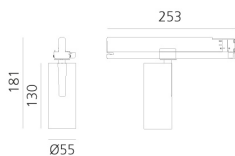

# Vector Track 55 22° 2700K DALI Black

Carlotta de Bevilacqua

IP20    Dimmbar: 

## LUMINAIRE

- Watt: **25W**
- Lichtstrom (lm): **1408lm**
- CCT: **2700K**
- Efficiency: **62%**
- Efficacy: **56.32lm/W**
- CRI: **90**
- Dimmable Typology: **Dali**

## BESCHREIBUNG

Three sizes with three different beam angles each (spot, flood, wide flood) obtained by means of refractive or hybrid optical units. Vector 55 track DALI zoom optic (22°-32°). Junction arm integrated in the spotlight's body to keep the barycentre aligned with the track and prevent any imbalance in possible suspension versions of the track. The junction allows 360° rotation and 90° tilting for maximum emission adjustment freedom. Vector 95 available only in track version. Version with compact 4-conductor (3p+n) adapter with hidden LED driver and not-dimmable phase selector.

## DIMENSION

- Höhe: **cm 18.1**
- Breite: **cm 5.5**
- Länge Fuß: **cm 25.3**
- Neigung: **-90+90**
- Drehung: **360°**