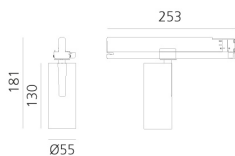

Vector Track 55 22° 2700K DALI Brushed bronze

Carlotta de Bevilacqua

IP20    Dimmbar: 

LUMINAIRE

- Watt: **25W**
- Lichtstrom (lm): **1408lm**
- CCT: **2700K**
- Efficiency: **62%**
- Efficacy: **56.32lm/W**
- CRI: **90**
- Dimmable Typology: **Dali**

Anmerkungen

220/240Vac 50/60Hz Electronic ballast included.

BESCHREIBUNG

Three sizes with three different beam angles each (spot, flood, wide flood) obtained by means of refractive or hybrid optical units. Vector 55 track DALI zoom optic (22°-32°). Junction arm integrated in the spotlight's body to keep the barycentre aligned with the track and prevent any imbalance in possible suspension versions of the track. The junction allows 360° rotation and 90° tilting for maximum emission adjustment freedom. Vector 95 available only in track version. Version with compact 4-conductor (3p+n) adapter with hidden LED driver and not-dimmable phase selector.

ARTIKELNUMMER: AN11720

FUNKTIONEN

- Artikelnummer: **AN11720**
- Farbe: **Brushed Bronze**
- Installation: **ProjectorStromschiene**
- Serie: **Architectural Indoor**
- Anwendungsbereich: **Innenbeleuchtung**
- design: **Carlotta de Bevilacqua**

DIMENSION

- Höhe: **cm 18.1**
- Breite: **cm 5.5**
- Länge Fuß: **cm 25.3**
- Neigung: **-90+90**
- Drehung: **360°**

INKLUSIVE LICHTQUELLEN

- Kategorie: **Led**
- Anzahl: **1**
- Watt: **25W**
- Farbtemperatur(K): **2700K**