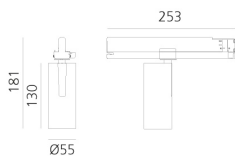

Vector Track 55 22° 2700K DALI Brushed copper

Carlotta de Bevilacqua

IP20    Dimmbar: 

LUMINAIRE

- Watt: **25W**
- Lichtstrom (lm): **1408lm**
- CCT: **2700K**
- Efficiency: **62%**
- Efficacy: **56.32lm/W**
- CRI: **90**
- Dimmable Typology: **Dali**

Anmerkungen

220/240Vac 50/60Hz Electronic ballast included.

BESCHREIBUNG

Three sizes with three different beam angles each (spot, flood, wide flood) obtained by means of refractive or hybrid optical units. Vector 55 track DALI zoom optic (22°-32°). Junction arm integrated in the spotlight's body to keep the barycentre aligned with the track and prevent any imbalance in possible suspension versions of the track. The junction allows 360° rotation and 90° tilting for maximum emission adjustment freedom. Vector 95 available only in track version. Version with compact 4-conductor (3p+n) adapter with hidden LED driver and not-dimmable phase selector.

ARTIKELNUMMER: AN11718

FUNKTIONEN

- Artikelnummer: **AN11718**
- Farbe: **Brushed Copper**
- Installation: **ProjectorStromschiene**
- Serie: **Architectural Indoor**
- Anwendungsbereich: **Innenbeleuchtung**
- design: **Carlotta de Bevilacqua**

DIMENSION

- Höhe: **cm 18.1**
- Breite: **cm 5.5**
- Länge Fuß: **cm 25.3**
- Neigung: **-90+90**
- Drehung: **360°**

INKLUSIVE LICHTQUELLEN

- Kategorie: **Led**
- Anzahl: **1**
- Watt: **25W**
- Farbtemperatur(K): **2700K**