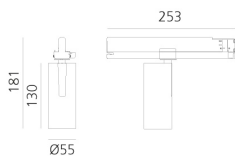

Vector Track 55 22° 2700K DALI Brushed silver

Carlotta de Bevilacqua

IP20    Dimmbar: 

LUMINAIRE

- Watt: **25W**
- Lichtstrom (lm): **1408lm**
- CCT: **2700K**
- Efficiency: **62%**
- Efficacy: **56.32lm/W**
- CRI: **90**
- Dimmable Typology: **Dali**

Anmerkungen

220/240Vac 50/60Hz Electronic ballast included.

BESCHREIBUNG

Three sizes with three different beam angles each (spot, flood, wide flood) obtained by means of refractive or hybrid optical units. Vector 55 track DALI zoom optic (22°-32°). Junction arm integrated in the spotlight's body to keep the barycentre aligned with the track and prevent any imbalance in possible suspension versions of the track. The junction allows 360° rotation and 90° tilting for maximum emission adjustment freedom. Vector 95 available only in track version. Version with compact 4-conductor (3p+n) adapter with hidden LED driver and not-dimmable phase selector.

ARTIKELNUMMER: AN11715

FUNKTIONEN

- Artikelnummer: **AN11715**
- Farbe: **Brushed Silver**
- Installation: **ProjectorStromschiene**
- Serie: **Architectural Indoor**
- Anwendungsbereich: **Innenbeleuchtung**
- design: **Carlotta de Bevilacqua**

DIMENSION

- Höhe: **cm 18.1**
- Breite: **cm 5.5**
- Länge Fuß: **cm 25.3**
- Neigung: **-90+90**
- Drehung: **360°**

INKLUSIVE LICHTQUELLEN

- Kategorie: **Led**
- Anzahl: **1**
- Watt: **25W**
- Farbtemperatur(K): **2700K**