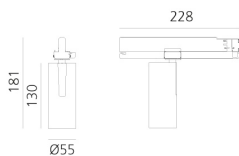

Vector Track 55 22° 2700K Undimmable Black

Carlotta de Bevilacqua

IP20   

LUMINAIRE

- Watt: **25W**
- Lichtstrom (lm): **1408lm**
- CCT: **2700K**
- Efficiency: **62%**
- Efficacy: **56.32lm/W**
- CRI: **90**

Anmerkungen

220/240Vac 50/60Hz Electronic ballast included.

BESCHREIBUNG

Three sizes with three different beam angles each (spot, flood, wide flood) obtained by means of refractive or hybrid optical units. Vector 55 track DALI zoom optic (22°-32°). Junction arm integrated in the spotlight's body to keep the barycentre aligned with the track and prevent any imbalance in possible suspension versions of the track. The junction allows 360° rotation and 90° tilting for maximum emission adjustment freedom. Vector 95 available only in track version. Version with compact 4-conductor (3p+n) adapter with hidden LED driver and not-dimmable phase selector.

DIMENSION

- Höhe: **cm 18.1**
- Breite: **cm 5.5**
- Länge Fuß: **cm 16.2**
- Neigung: **-90+90**
- Drehung: **360°**

INKLUSIVE LICHTQUELLEN

- Kategorie: **Led**
- Anzahl: **1**
- Watt: **25W**
- Farbtemperatur(K): **2700K**