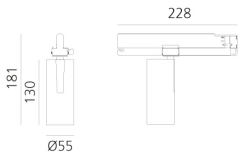

Vector Track 55 22° 2700K Undimmable Brushed bronze

Carlotta de Bevilacqua

IP20   

LUMINAIRE

- Watt: **25W**
- Lichtstrom (lm): **1408lm**
- CCT: **2700K**
- Efficiency: **62%**
- Efficacy: **56.32lm/W**
- CRI: **90**

Anmerkungen

220/240Vac 50/60Hz Electronic ballast included.

BESCHREIBUNG

Three sizes with three different beam angles each (spot, flood, wide flood) obtained by means of refractive or hybrid optical units. Vector 55 track DALI zoom optic (22°-32°). Junction arm integrated in the spotlight's body to keep the barycentre aligned with the track and prevent any imbalance in possible suspension versions of the track. The junction allows 360° rotation and 90° tilting for maximum emission adjustment freedom. Vector 95 available only in track version. Version with compact 4-conductor (3p+n) adapter with hidden LED driver and not-dimmable phase selector.

DIMENSION

- Höhe: **cm 18.1**
- Breite: **cm 5.5**
- Länge Fuß: **cm 16.2**
- Neigung: **-90+90**
- Drehung: **360°**

INKLUSIVE LICHTQUELLEN

- Kategorie: **Led**
- Anzahl: **1**
- Watt: **25W**
- Farbtemperatur(K): **2700K**