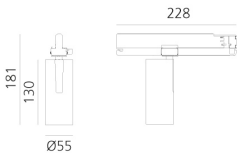

Vector Track 55 22° 2700K Undimmable Brushed copper

Carlotta de Bevilacqua

IP20   

LUMINAIRE

- Watt: **25W**
- Lichtstrom (lm): **1408lm**
- CCT: **2700K**
- Efficiency: **62%**
- Efficacy: **56.32lm/W**
- CRI: **90**

Anmerkungen

220/240Vac 50/60Hz Electronic ballast included.

BESCHREIBUNG

Three sizes with three different beam angles each (spot, flood, wide flood) obtained by means of refractive or hybrid optical units. Vector 55 track DALI zoom optic (22°-32°). Junction arm integrated in the spotlight's body to keep the barycentre aligned with the track and prevent any imbalance in possible suspension versions of the track. The junction allows 360° rotation and 90° tilting for maximum emission adjustment freedom. Vector 95 available only in track version. Version with compact 4-conductor (3p+n) adapter with hidden LED driver and not-dimmable phase selector.

ARTIKELNUMMER: AN11218

FUNKTIONEN

- Artikelnummer: **AN11218**
- Farbe: **Brushed Copper**
- Installation: **ProjectorStromschiene**
- Serie: **Architectural Indoor**
- Anwendungsbereich: **Innenbeleuchtung**
- design: **Carlotta de Bevilacqua**

DIMENSION

- Höhe: **cm 18.1**
- Breite: **cm 5.5**
- Länge Fuß: **cm 16.2**
- Neigung: **-90+90**
- Drehung: **360°**

INKLUSIVE LICHTQUELLEN

- Kategorie: **Led**
- Anzahl: **1**
- Watt: **25W**
- Farbtemperatur(K): **2700K**