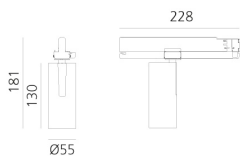

Vector Track 55 22° 2700K Undimmable Brushed silver

Carlotta de Bevilacqua

IP20   

LUMINAIRE

- Watt: **25W**
- Lichtstrom (lm): **1408lm**
- CCT: **2700K**
- Efficiency: **62%**
- Efficacy: **56.32lm/W**
- CRI: **90**

Anmerkungen

220/240Vac 50/60Hz Electronic ballast included.

BESCHREIBUNG

Three sizes with three different beam angles each (spot, flood, wide flood) obtained by means of refractive or hybrid optical units. Vector 55 track DALI zoom optic (22°-32°). Junction arm integrated in the spotlight's body to keep the barycentre aligned with the track and prevent any imbalance in possible suspension versions of the track. The junction allows 360° rotation and 90° tilting for maximum emission adjustment freedom. Vector 95 available only in track version. Version with compact 4-conductor (3p+n) adapter with hidden LED driver and not-dimmable phase selector.

ARTIKELNUMMER: AN11215

FUNKTIONEN

- Artikelnummer: **AN11215**
- Farbe: **Brushed Silver**
- Installation: **ProjectorStromschiene**
- Serie: **Architectural Indoor**
- Anwendungsbereich: **Innenbeleuchtung**
- design: **Carlotta de Bevilacqua**

DIMENSION

- Höhe: **cm 18.1**
- Breite: **cm 5.5**
- Länge Fuß: **cm 16.2**
- Neigung: **-90+90**
- Drehung: **360°**

INKLUSIVE LICHTQUELLEN

- Kategorie: **Led**
- Anzahl: **1**
- Watt: **25W**
- Farbtemperatur(K): **2700K**