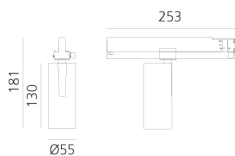

## LUMINAIRE

- Watt: **25W**
- Lichtstrom (lm): **1466lm**
- CCT: **3000K**
- Efficiency: **62%**
- Efficacy: **58.62lm/W**
- CRI: **90**
- Dimmable Typology: **Dali**

## BESCHREIBUNG

Three sizes with three different beam angles each (spot, flood, wide flood) obtained by means of refractive or hybrid optical units. Vector 55 track DALI zoom optic (22°-32°). Junction arm integrated in the spotlight's body to keep the barycentre aligned with the track and prevent any imbalance in possible suspension versions of the track. The junction allows 360° rotation and 90° tilting for maximum emission adjustment freedom. Vector 95 available only in track version. Version with compact 4-conductor (3p+n) adapter with hidden LED driver and not-dimmable phase selector.

## DIMENSION

- Höhe: **cm 18.1**
- Breite: **cm 5.5**
- Länge Fuß: **cm 25.3**
- Neigung: **-90+90**
- Drehung: **360°**