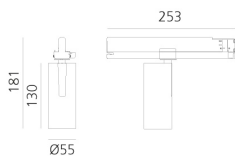

Vector Track 55 22° 3000K DALI Brushed copper

Carlotta de Bevilacqua

IP20    Dimmbar: 

LUMINAIRE

- Watt: **25W**
- Lichtstrom (lm): **1466lm**
- CCT: **3000K**
- Efficiency: **62%**
- Efficacy: **58.62lm/W**
- CRI: **90**
- Dimmable Typology: **Dali**

Anmerkungen

220/240Vac 50/60Hz Electronic ballast included.

BESCHREIBUNG

Three sizes with three different beam angles each (spot, flood, wide flood) obtained by means of refractive or hybrid optical units. Vector 55 track DALI zoom optic (22°-32°). Junction arm integrated in the spotlight's body to keep the barycentre aligned with the track and prevent any imbalance in possible suspension versions of the track. The junction allows 360° rotation and 90° tilting for maximum emission adjustment freedom. Vector 95 available only in track version. Version with compact 4-conductor (3p+n) adapter with hidden LED driver and not-dimmable phase selector.

ARTIKELNUMMER: AN10718

FUNKTIONEN

- Artikelnummer: **AN10718**
- Farbe: **Brushed Copper**
- Installation: **Stromschiene**
- Serie: **Architectural Indoor**
- Anwendungsbereich: **Innenbeleuchtung**
- design: **Carlotta de Bevilacqua**

DIMENSION

- Höhe: **cm 18.1**
- Breite: **cm 5.5**
- Länge Fuß: **cm 25.3**
- Neigung: **-90+90**
- Drehung: **360°**

INKLUSIVE LICHTQUELLEN

- Kategorie: **Led**
- Anzahl: **1**
- Watt: **25W**
- Farbtemperatur(K): **3000K**