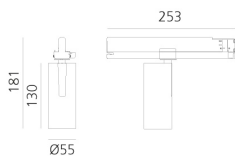

Vector Track 55 22° 3000K DALI Brushed silver

Carlotta de Bevilacqua

IP20    Dimmbar: 

LUMINAIRE

- Watt: **25W**
- Lichtstrom (lm): **1466lm**
- CCT: **3000K**
- Efficiency: **62%**
- Efficacy: **58.62lm/W**
- CRI: **90**
- Dimmable Typology: **Dali**

Anmerkungen

220/240Vac 50/60Hz Electronic ballast included.

BESCHREIBUNG

Three sizes with three different beam angles each (spot, flood, wide flood) obtained by means of refractive or hybrid optical units. Vector 55 track DALI zoom optic (22°-32°). Junction arm integrated in the spotlight's body to keep the barycentre aligned with the track and prevent any imbalance in possible suspension versions of the track. The junction allows 360° rotation and 90° tilting for maximum emission adjustment freedom. Vector 95 available only in track version. Version with compact 4-conductor (3p+n) adapter with hidden LED driver and not-dimmable phase selector.

ARTIKELNUMMER: AN10715

FUNKTIONEN

- Artikelnummer: **AN10715**
- Farbe: **Brushed Silver**
- Installation: **Stromschiene**
- Serie: **Architectural Indoor**
- Anwendungsbereich: **Innenbeleuchtung**
- design: **Carlotta de Bevilacqua**

DIMENSION

- Höhe: **cm 18.1**
- Breite: **cm 5.5**
- Länge Fuß: **cm 25.3**
- Neigung: **-90+90**
- Drehung: **360°**

INKLUSIVE LICHTQUELLEN

- Kategorie: **Led**
- Anzahl: **1**
- Watt: **25W**
- Farbtemperatur(K): **3000K**