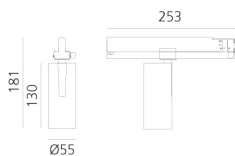

Vector Track 55 22° 3000K DALI White

Carlotta de Bevilacqua

IP20    Dimmbar: 

LUMINAIRE

- Watt: **25W**
- Lichtstrom (lm): **1466lm**
- CCT: **3000K**
- Efficiency: **62%**
- Efficacy: **58.62lm/W**
- CRI: **90**
- Dimmable Typology: **Dali**

Anmerkungen

220/240Vac 50/60Hz Electronic ballast included.

BESCHREIBUNG

Three sizes with three different beam angles each (spot, flood, wide flood) obtained by means of refractive or hybrid optical units. Vector 55 track DALI zoom optic (22°-32°). Junction arm integrated in the spotlight's body to keep the barycentre aligned with the track and prevent any imbalance in possible suspension versions of the track. The junction allows 360° rotation and 90° tilting for maximum emission adjustment freedom. Vector 95 available only in track version. Version with compact 4-conductor (3p+n) adapter with hidden LED driver and not-dimmable phase selector.

ARTIKELNUMMER: AN10701

FUNKTIONEN

- Artikelnummer: **AN10701**
- Farbe: **White**
- Installation: **ProjectorStromschiene**
- Serie: **Architectural Indoor**
- Anwendungsbereich: **Innenbeleuchtung**
- design: **Carlotta de Bevilacqua**

DIMENSION

- Höhe: **cm 18.1**
- Breite: **cm 5.5**
- Länge Fuß: **cm 25.3**
- Neigung: **-90+90**
- Drehung: **360°**

INKLUSIVE LICHTQUELLEN

- Kategorie: **Led**
- Anzahl: **1**
- Watt: **25W**
- Farbtemperatur(K): **3000K**