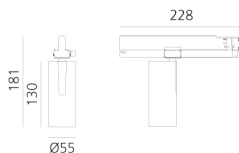

Vector Track 55 22° 3000K Undimmable Brushed bronze

Carlotta de Bevilacqua

IP20   

LUMINAIRE

- Watt: **25W**
- Lichtstrom (lm): **1466lm**
- CCT: **3000K**
- Efficiency: **62%**
- Efficacy: **58.62lm/W**
- CRI: **90**

Anmerkungen

220/240Vac 50/60Hz Electronic ballast included.

BESCHREIBUNG

Three sizes with three different beam angles each (spot, flood, wide flood) obtained by means of refractive or hybrid optical units. Vector 55 track DALI zoom optic (22°-32°). Junction arm integrated in the spotlight's body to keep the barycentre aligned with the track and prevent any imbalance in possible suspension versions of the track. The junction allows 360° rotation and 90° tilting for maximum emission adjustment freedom. Vector 95 available only in track version. Version with compact 4-conductor (3p+n) adapter with hidden LED driver and not-dimmable phase selector.

DIMENSION

- Höhe: **cm 18.1**
- Breite: **cm 5.5**
- Länge Fuß: **cm 16.2**
- Neigung: **-90+90**
- Drehung: **360°**

INKLUSIVE LICHTQUELLEN

- Kategorie: **Led**
- Anzahl: **1**
- Watt: **25W**
- Farbtemperatur(K): **3000K**