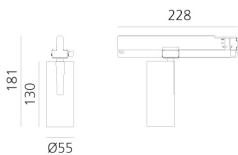

LUMINAIRE

- Watt: **25W**
- Lichtstrom (lm): **1466lm**
- CCT: **3000K**
- Efficiency: **62%**
- Efficacy: **58.62lm/W**
- CRI: **90**

Anmerkungen

220/240Vac 50/60Hz Electronic ballast included.

BESCHREIBUNG

Three sizes with three different beam angles each (spot, flood, wide flood) obtained by means of refractive or hybrid optical units. Vector 55 track DALI zoom optic (22°-32°). Junction arm integrated in the spotlight's body to keep the barycentre aligned with the track and prevent any imbalance in possible suspension versions of the track. The junction allows 360° rotation and 90° tilting for maximum emission adjustment freedom. Vector 95 available only in track version. Version with compact 4-conductor (3p+n) adapter with hidden LED driver and not-dimmable phase selector.

ARTIKELNUMMER: AN10218

FUNKTIONEN

- Artikelnummer: **AN10218**
- Farbe: **Brushed Copper**
- Installation: **Stromschiene**
- Serie: **Architectural Indoor**
- Anwendungsbereich: **Innenbeleuchtung**
- design: **Carlotta de Bevilacqua**

DIMENSION

- Höhe: **cm 18.1**
- Breite: **cm 5.5**
- Länge Fuß: **cm 16.2**
- Neigung: **-90+90**
- Drehung: **360°**

INKLUSIVE LICHTQUELLEN

- Kategorie: **Led**
- Anzahl: **1**
- Watt: **25W**
- Farbtemperatur(K): **3000K**