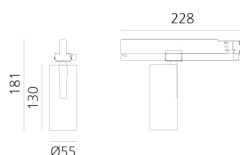

LUMINAIRE

- Watt: **25W**
- Lichtstrom (lm): **1466lm**
- CCT: **3000K**
- Efficiency: **62%**
- Efficacy: **58.62lm/W**
- CRI: **90**

Anmerkungen

220/240Vac 50/60Hz Electronic ballast included.

BESCHREIBUNG

Three sizes with three different beam angles each (spot, flood, wide flood) obtained by means of refractive or hybrid optical units. Vector 55 track DALI zoom optic (22°-32°). Junction arm integrated in the spotlight's body to keep the barycentre aligned with the track and prevent any imbalance in possible suspension versions of the track. The junction allows 360° rotation and 90° tilting for maximum emission adjustment freedom. Vector 95 available only in track version. Version with compact 4-conductor (3p+n) adapter with hidden LED driver and not-dimmable phase selector.

ARTIKELNUMMER: AN10215

FUNKTIONEN

- Artikelnummer: **AN10215**
- Farbe: **Brushed Silver**
- Installation: **Stromschiene**
- Serie: **Architectural Indoor**
- Anwendungsbereich: **Innenbeleuchtung**
- design: **Carlotta de Bevilacqua**

DIMENSION

- Höhe: **cm 18.1**
- Breite: **cm 5.5**
- Länge Fuß: **cm 16.2**
- Neigung: **-90+90**
- Drehung: **360°**

INKLUSIVE LICHTQUELLEN

- Kategorie: **Led**
- Anzahl: **1**
- Watt: **25W**
- Farbtemperatur(K): **3000K**