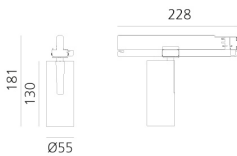

Vector Track 55 22° 3000K Undimmable White

Carlotta de Bevilacqua

IP20   

LUMINAIRE

- Watt: **25W**
- Lichtstrom (lm): **1466lm**
- CCT: **3000K**
- Efficiency: **62%**
- Efficacy: **58.62lm/W**
- CRI: **90**

Anmerkungen

220/240Vac 50/60Hz Electronic ballast included.

BESCHREIBUNG

Three sizes with three different beam angles each (spot, flood, wide flood) obtained by means of refractive or hybrid optical units. Vector 55 track DALI zoom optic (22°-32°). Junction arm integrated in the spotlight's body to keep the barycentre aligned with the track and prevent any imbalance in possible suspension versions of the track. The junction allows 360° rotation and 90° tilting for maximum emission adjustment freedom. Vector 95 available only in track version. Version with compact 4-conductor (3p+n) adapter with hidden LED driver and not-dimmable phase selector.

ARTIKELNUMMER: AN10201

FUNKTIONEN

- Artikelnummer: **AN10201**
- Farbe: **White**
- Installation: **ProjectorStromschiene**
- Serie: **Architectural Indoor**
- Anwendungsbereich: **Innenbeleuchtung**
- design: **Carlotta de Bevilacqua**

DIMENSION

- Höhe: **cm 18.1**
- Breite: **cm 5.5**
- Länge Fuß: **cm 16.2**
- Neigung: **-90+90**
- Drehung: **360°**

INKLUSIVE LICHTQUELLEN

- Kategorie: **Led**
- Anzahl: **1**
- Watt: **25W**
- Farbtemperatur(K): **3000K**