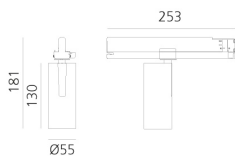

Vector Track 55 22° 4000K DALI Brushed Bronze

Carlotta de Bevilacqua

IP20    Dimmbar: 

LUMINAIRE

- Watt: **25W**
- Lichtstrom (lm): **1489lm**
- CCT: **4000K**
- Efficiency: **62%**
- Efficacy: **59.55lm/W**
- CRI: **90**
- Dimmable Typology: **Dali**

Anmerkungen

220/240Vac 50/60Hz Electronic ballast included.

BESCHREIBUNG

Three sizes with three different beam angles each (spot, flood, wide flood) obtained by means of refractive or hybrid optical units. Vector 55 track DALI zoom optic (22°-32°). Junction arm integrated in the spotlight's body to keep the barycentre aligned with the track and prevent any imbalance in possible suspension versions of the track. The junction allows 360° rotation and 90° tilting for maximum emission adjustment freedom. Vector 95 available only in track version. Version with compact 4-conductor (3p+n) adapter with hidden LED driver and not-dimmable phase selector.

DIMENSION

- Höhe: **cm 18.1**
- Breite: **cm 5.5**
- Länge Fuß: **cm 25.3**
- Neigung: **-90+90**
- Drehung: **360°**

INKLUSIVE LICHTQUELLEN

- Kategorie: **Led**
- Anzahl: **1**
- Watt: **25W**
- Farbtemperatur(K): **4000K**