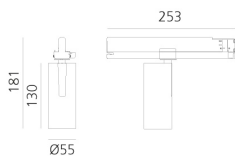

# Vector Track 55 22° 4000K DALI Brushed Copper

Carlotta de Bevilacqua

IP20    Dimmbar: 

## LUMINAIRE

- Watt: **25W**
- Lichtstrom (lm): **1489lm**
- CCT: **4000K**
- Efficiency: **62%**
- Efficacy: **59.55lm/W**
- CRI: **90**
- Dimmable Typology: **Dali**

## BESCHREIBUNG

Three sizes with three different beam angles each (spot, flood, wide flood) obtained by means of refractive or hybrid optical units. Vector 55 track DALI zoom optic (22°-32°). Junction arm integrated in the spotlight's body to keep the barycentre aligned with the track and prevent any imbalance in possible suspension versions of the track. The junction allows 360° rotation and 90° tilting for maximum emission adjustment freedom. Vector 95 available only in track version. Version with compact 4-conductor (3p+n) adapter with hidden LED driver and not-dimmable phase selector.

## DIMENSION

- Höhe: **cm 18.1**
- Breite: **cm 5.5**
- Länge Fuß: **cm 25.3**
- Neigung: **-90+90**
- Drehung: **360°**