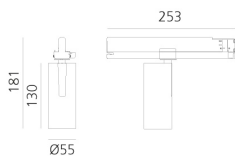

Vector Track 55 22° 4000K DALI Brushed Silver

Carlotta de Bevilacqua

IP20    Dimmbar: 

LUMINAIRE

- Watt: **25W**
- Lichtstrom (lm): **1489lm**
- CCT: **4000K**
- Efficiency: **62%**
- Efficacy: **59.55lm/W**
- CRI: **90**
- Dimmable Typology: **Dali**

Anmerkungen

220/240Vac 50/60Hz Electronic ballast included.

BESCHREIBUNG

Three sizes with three different beam angles each (spot, flood, wide flood) obtained by means of refractive or hybrid optical units. Vector 55 track DALI zoom optic (22°-32°). Junction arm integrated in the spotlight's body to keep the barycentre aligned with the track and prevent any imbalance in possible suspension versions of the track. The junction allows 360° rotation and 90° tilting for maximum emission adjustment freedom. Vector 95 available only in track version. Version with compact 4-conductor (3p+n) adapter with hidden LED driver and not-dimmable phase selector.

DIMENSION

- Höhe: **cm 18.1**
- Breite: **cm 5.5**
- Länge Fuß: **cm 25.3**
- Neigung: **-90+90**
- Drehung: **360°**

INKLUSIVE LICHTQUELLEN

- Kategorie: **Led**
- Anzahl: **1**
- Watt: **25W**
- Farbtemperatur(K): **4000K**