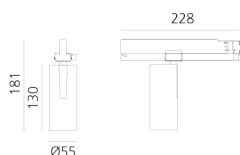

Vector Track 55 22° 4000K Undimmable Black

Carlotta de Bevilacqua

IP20   

LUMINAIRE

- Watt: **25W**
- Lichtstrom (lm): **1489lm**
- CCT: **4000K**
- Efficiency: **62%**
- Efficacy: **59.55lm/W**
- CRI: **90**

Anmerkungen

220/240Vac 50/60Hz Electronic ballast included.

BESCHREIBUNG

Three sizes with three different beam angles each (spot, flood, wide flood) obtained by means of refractive or hybrid optical units. Vector 55 track DALI zoom optic (22°-32°). Junction arm integrated in the spotlight's body to keep the barycentre aligned with the track and prevent any imbalance in possible suspension versions of the track. The junction allows 360° rotation and 90° tilting for maximum emission adjustment freedom. Vector 95 available only in track version. Version with compact 4-conductor (3p+n) adapter with hidden LED driver and not-dimmable phase selector.

DIMENSION

- Höhe: **cm 18.1**
- Breite: **cm 5.5**
- Länge Fuß: **cm 16.2**
- Neigung: **-90+90**
- Drehung: **360°**

INKLUSIVE LICHTQUELLEN

- Kategorie: **Led**
- Anzahl: **1**
- Watt: **25W**
- Farbtemperatur(K): **4000K**