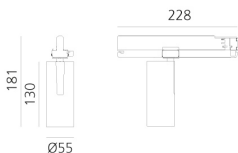

Vector Track 55 22° 4000K Undimmable Brushed Bronze

Carlotta de Bevilacqua

IP20   

LUMINAIRE

- Watt: **25W**
- Lichtstrom (lm): **1489lm**
- CCT: **4000K**
- Efficiency: **62%**
- Efficacy: **59.55lm/W**
- CRI: **90**

Anmerkungen

220/240Vac 50/60Hz Electronic ballast included.

BESCHREIBUNG

Three sizes with three different beam angles each (spot, flood, wide flood) obtained by means of refractive or hybrid optical units. Vector 55 track DALI zoom optic (22°-32°). Junction arm integrated in the spotlight's body to keep the barycentre aligned with the track and prevent any imbalance in possible suspension versions of the track. The junction allows 360° rotation and 90° tilting for maximum emission adjustment freedom. Vector 95 available only in track version. Version with compact 4-conductor (3p+n) adapter with hidden LED driver and not-dimmable phase selector.

DIMENSION

- Höhe: **cm 18.1**
- Breite: **cm 5.5**
- Länge Fuß: **cm 16.2**
- Neigung: **-90+90**
- Drehung: **360°**

INKLUSIVE LICHTQUELLEN

- Kategorie: **Led**
- Anzahl: **1**
- Watt: **25W**
- Farbtemperatur(K): **4000K**